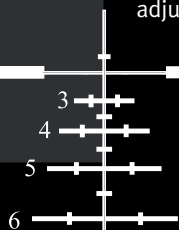

WITH THE FASTEST HUNTING RETICLES EVER CREATED.

A family of three revolutionary new ballistic reticles, designed specifically for the hunter, is now available with our 2.5-10 x 32 and 2.5-10 x 24 scopes. Elevation lines are marked in 100-yard intervals to 600 yards (as well as 50-yard increments between 300 and 600 yards). Windage compensation is marked in 5 and 10 mph increments.

Each reticle is tailored to low-, medium- or high-velocity cartridges, providing a precise, accurate bullet drop reference for virtually any hunting caliber. Simple and highly effective, our new "smart" reticle system is up to twice as fast as traditional rangefinding reticles. Determine your zero, and there is no need for a drop chart, turret adjustments or other complicated calculations.