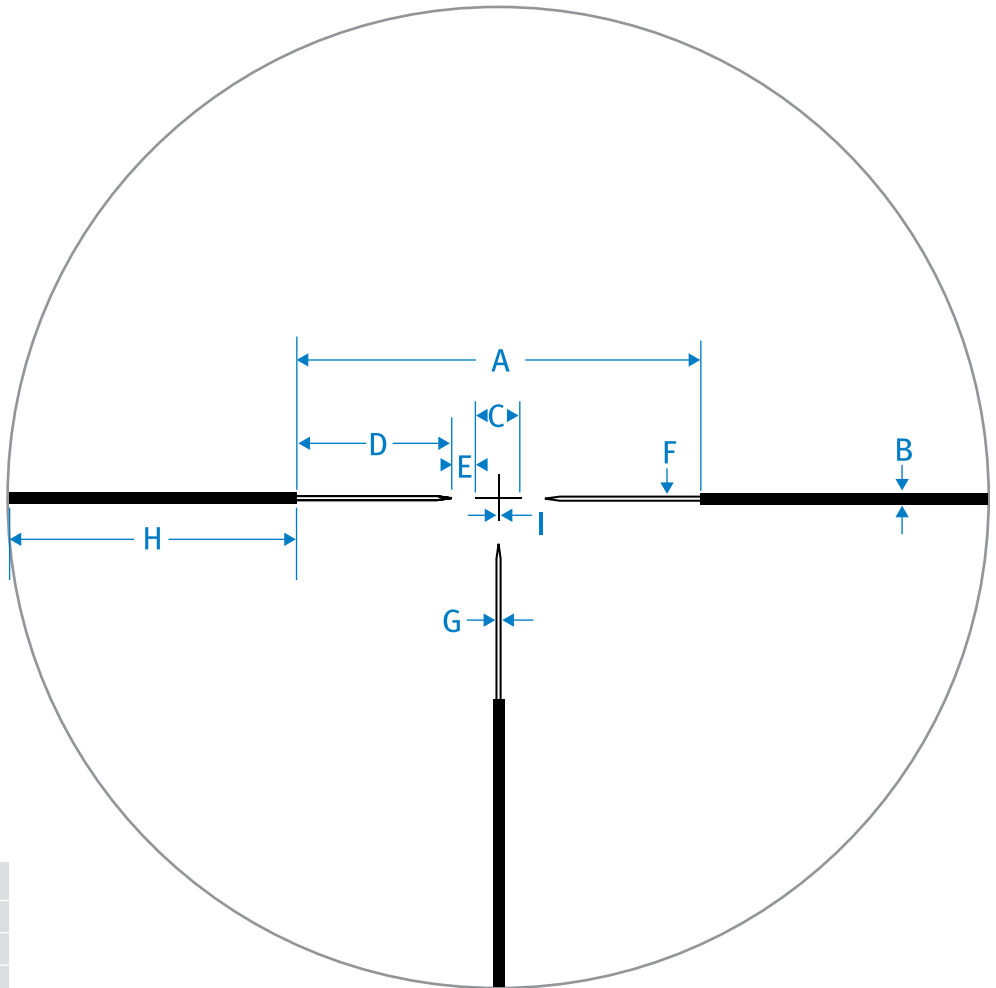

RETICLEIHR™

IHR™ stands for International Hunting Reticle (some would say Improved Hunting Reticle), with good reason. Most “hunting” reticles on the market are designed to work at either long ranges or short distances—but not both—limiting their applications and putting the big game hunter at a disadvantage. For the pursuer of dangerous game, a reticle that will not perform quickly at close ranges can have serious ramifications.

The IHR™ is ideal for dangerous game at close quarters. Substantial posts at the 3, 6 and 9 o'clock positions provide lightning-fast target acquisition, and its simple design provides a full, uncluttered view of charging or running game.

Conversely, when a smaller target presents itself at a substantial distance, the floating center crosshair provides a precise aim point, while still providing holdoff reference if needed. Adjustable illumination aids in accurate shot placement under adverse lighting conditions.

Armed with an IHR™, the hunter will be equally comfortable in the thick bush of Africa, the vast plains of the American heartland, and the rugged mountains of Asia. It is International in application and performance both.

- Floating center crosshair provides fast and precise aim point
- Uncluttered design provides full view of target
- 3, 6 and 9 o'clock posts aid in instant target acquisition
- Applicable to virtually any hunting environment