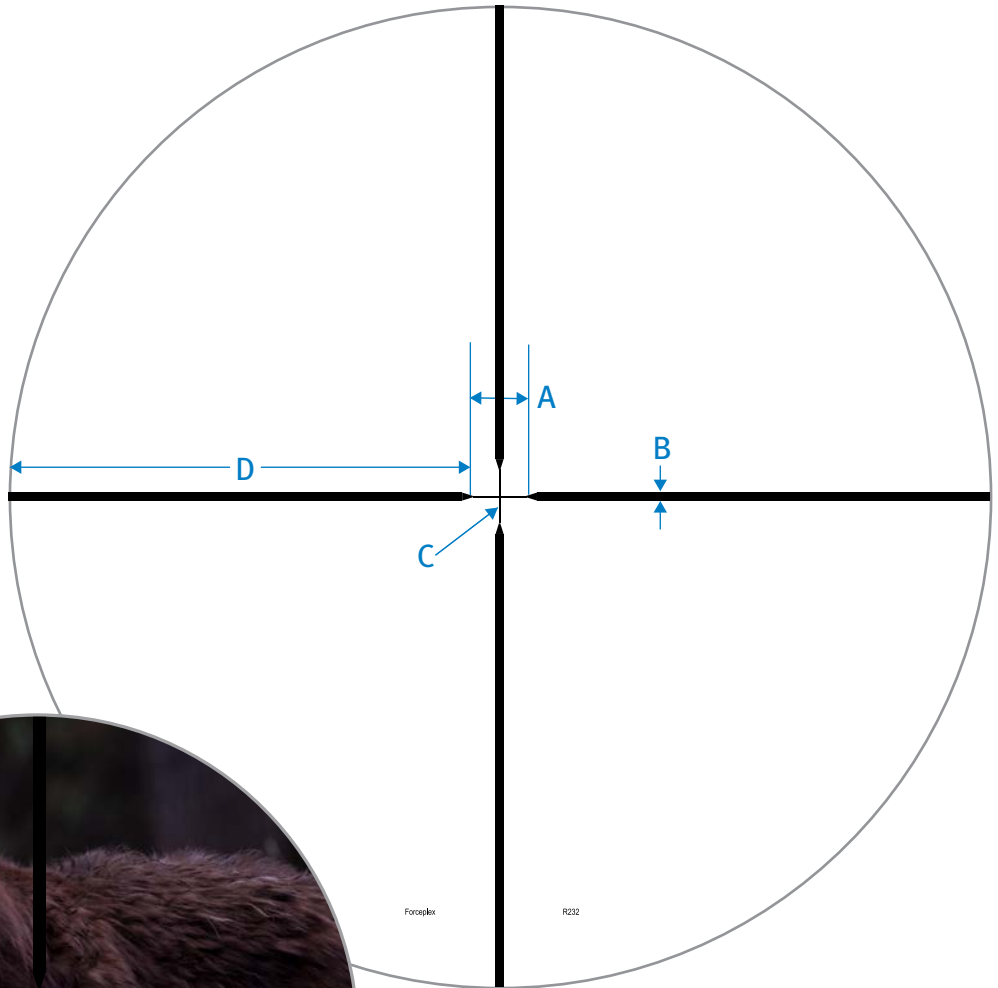

RETICLEFORCEPLEX™

The Nightforce Forceplex™ reticle was created by and for hunters. Designed with direct customer feedback, it is simple and uncomplicated, with a clean, unobstructed field of view. The fourplex design has long been prized by hunters around the world for the way the heavier lines center your eye quickly on the target...yet we've made no compromises on precision, with 0.125 MOA of center crosshairs that allow precise shot placement on the smallest target—even at extended distances.

The Nightforce Forceplex™ is available in illuminated and non-illuminated versions, depending upon the SHV™ riflescope you choose. It is superb in low-light environments, and will serve you well on any game, from the dense forests of North America to the vast plains of Africa.

- Created specifically for Nightforce second focal plane SHV™ riflescopes
- Excels in virtually any hunting situation and environment
- Extremely fast and responsive when quick shots are required, yet allows highly precise shot placement on small targets at long ranges

Reticle subtensions	
A	5.00 MOA
B	0.75 MOA
C	0.125 MOA
D	43.50 MOA