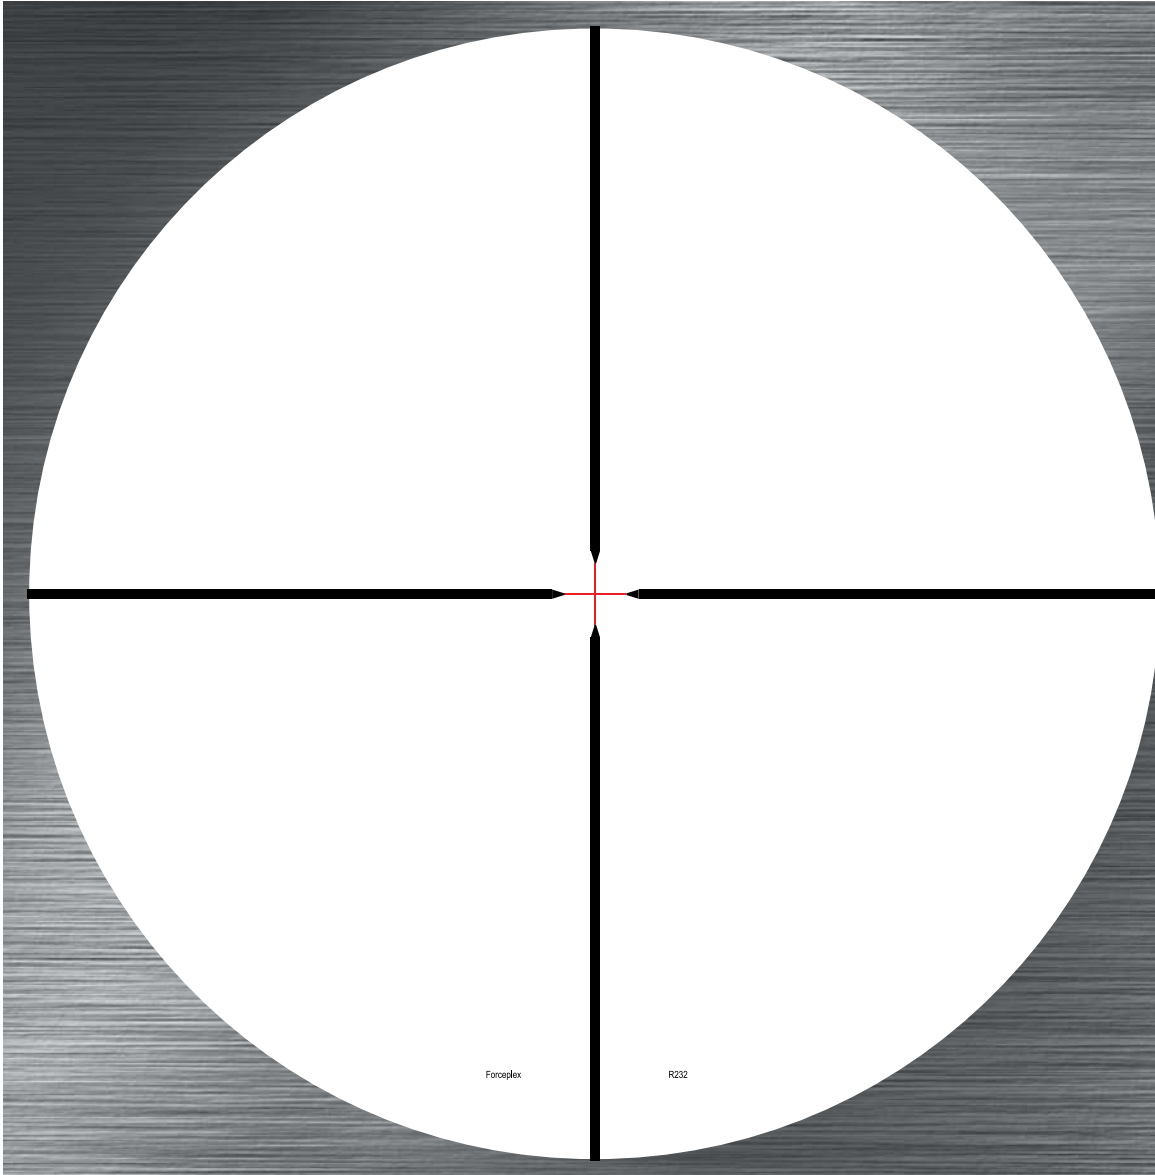

RETICLEFORCEPLEX™

NIGHTFORCE®

Available in:

Second focal plane Nightforce™ SHV™ riflescopes

Adjustable design quickly brings your eye to target
0.125 MOA offset center crosshair provides precise aiming point

Excellent in low light situations

Outstanding performance for both quick, close-in shots and at long ranges

Red indicates illuminated portion of reticle

Applications:

General hunting
Varmint shooting
Target shooting

RETICLEFORCEPLEX™

The Nightforce Forceplex™ reticle was created by and for hunters. Designed with direct customer feedback, it is simple and uncomplicated, with a clean, unobstructed field of view. The fourplex design has long been prized by hunters around the world for the way the heavier lines center your eye quickly on the target...yet we've made no compromises on precision, with 0.125 MOA of center crosshairs that allow precise shot placement on the smallest target—even at extended distances.

- Created specifically for Nightforce second focal plane SHV™ riflescopes
- Excels in virtually any hunting situation and environment
- Extremely fast and responsive when quick shots are required, yet allows highly precise shot placement on small targets at long ranges