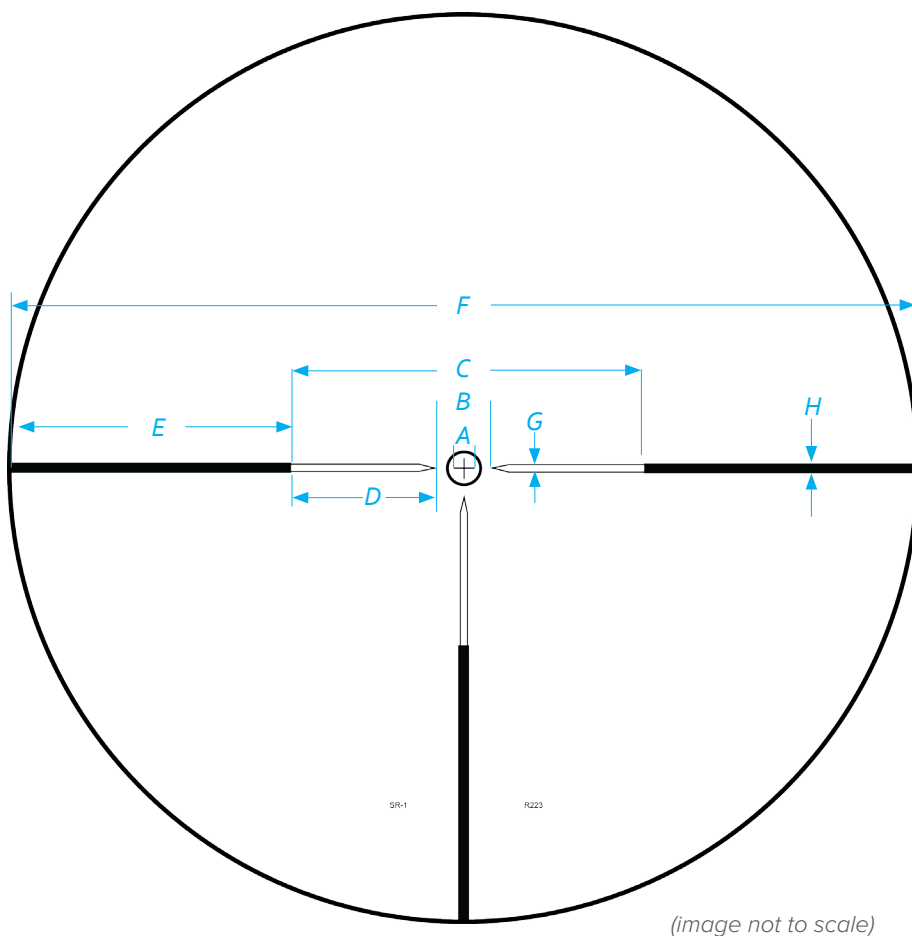

RETICLE SR-1

Second Focal Plane

NIGHTFORCE®

Available in:
Competition™ SR Fixed 4.5x24

Designed for service rifle competition

Applications:
Service Rifle Competition

RETICLE SR-1

The Nightforce SR-1 reticle was designed for today's service rifle competition.

With both bold main lines and a fine crosshair at center, the SR-1 works well for both rapid and slow-fire strings.

Target holds and small corrections with the reticle are easily done with the crosshair and circle center section. Hollow bars on the main lines at center help the shooter index without obscuring the target.

The SR-1 is available in the Competition™ SR Fixed 4.5x24 rifle scope.

■ Available in Nightforce® Competition™ SR Fixed 4.5x24 rifle scope.

Reticle Subtensions

A	6 MOA
B	12 MOA
C	92 MOA
D	40 MOA
E	87 MOA
F	266 MOA
G	1.5 MOA
H	3.0 MOA
I	8 MOA
J	10 MOA
K	1 MOA