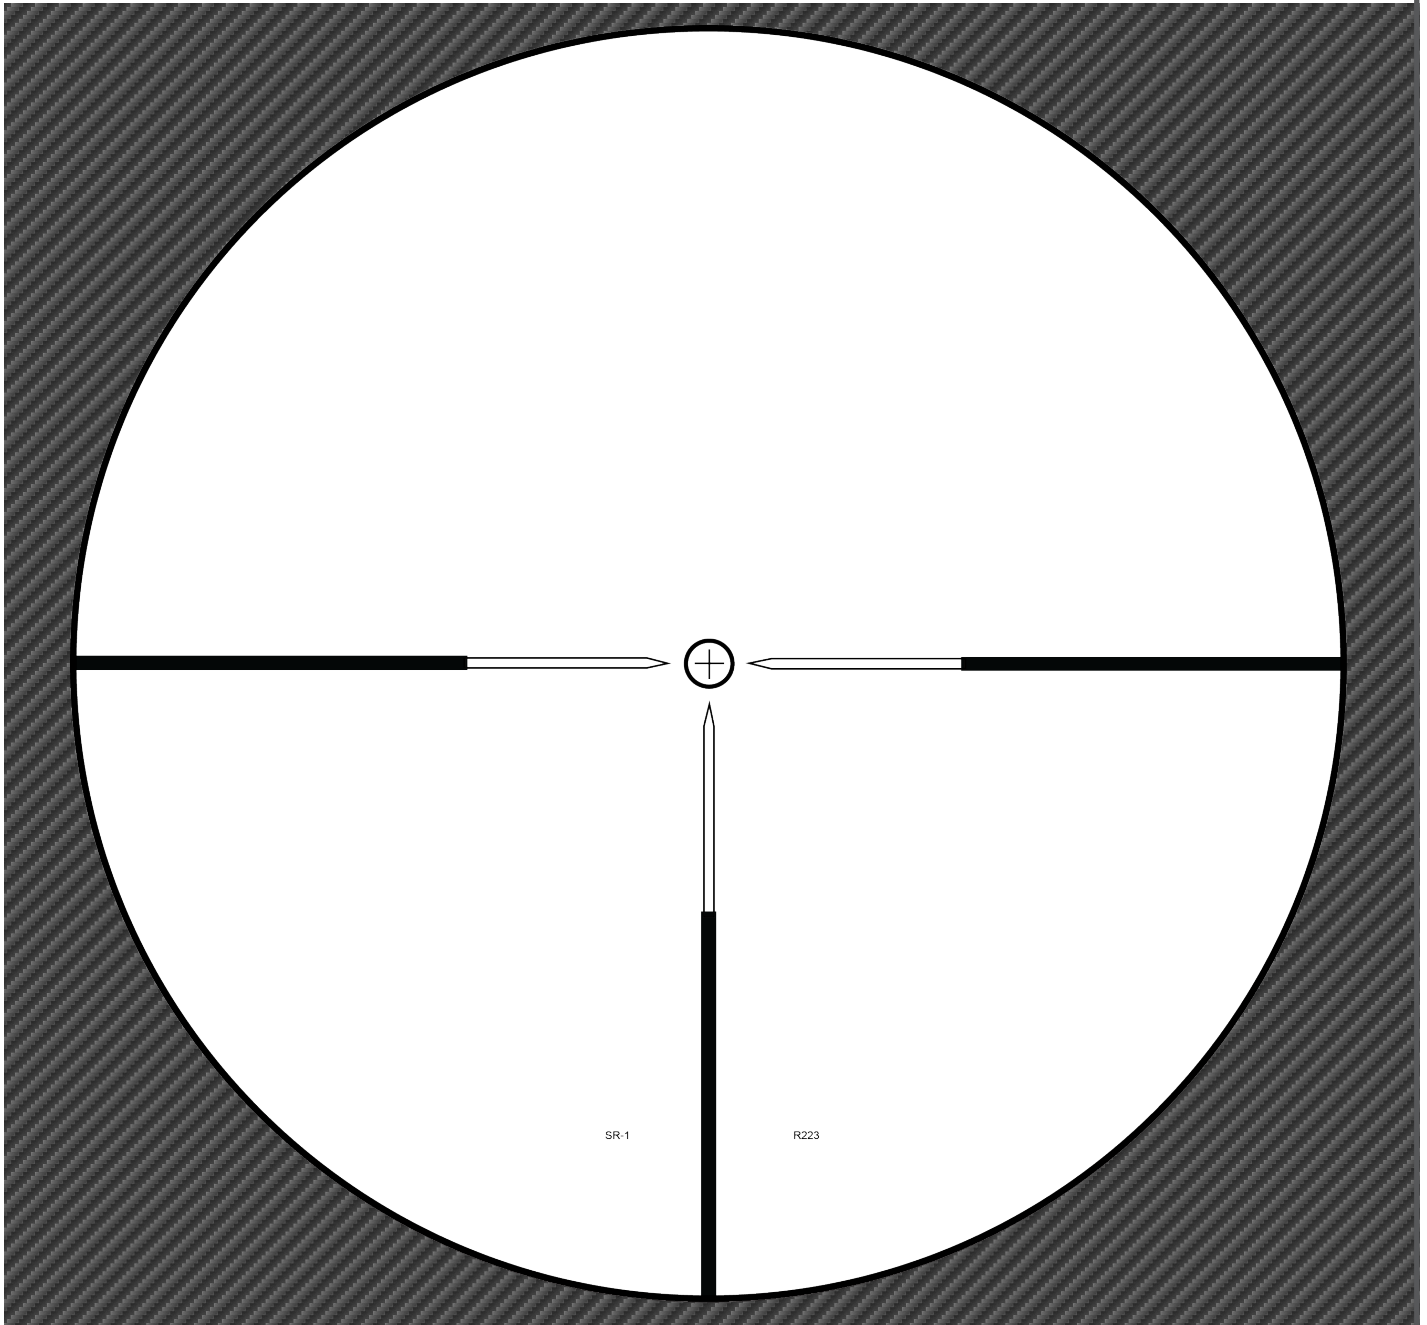

RETICLE SR-1

Second Focal Plane

NIGHTFORCE®

Available in:
Competition™ SR Fixed 4.5x24

Designed for service rifle competition

Applications:
Service Rifle Competition

RETICLE SR-1

The Nightforce SR-1 reticle was designed for today's service rifle competition.

With both bold main lines and a fine crosshair at center, the SR-1 works well for both rapid and slow-fire strings.

Target holds and small corrections with the reticle are easily done with the crosshair and circle center section. Hollow bars on the main lines at center help the shooter index without obscuring the target.

The SR-1 is available in the Competition™ SR Fixed 4.5x24 rifle scope.

■ Available in Nightforce® Competition™ SR Fixed 4.5x24 rifle scope.

Reticle Subtensions

A	6 MOA
B	12 MOA
C	92 MOA
D	40 MOA
E	87 MOA
F	266 MOA
G	1.5 MOA
H	3.0 MOA
I	8 MOA
J	10 MOA
K	1 MOA