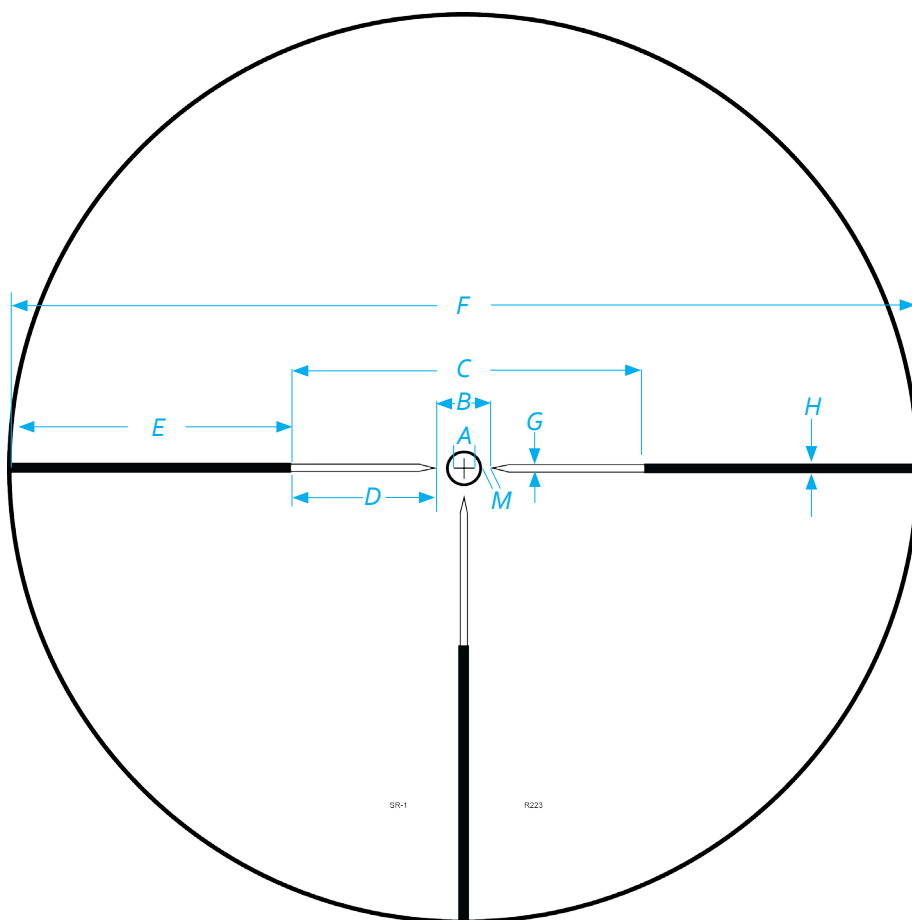

RETICLE SR-1

The Nightforce SR-1 reticle was designed for today's service rifle competition.

With both bold main lines and a fine crosshair at center, the SR-1 works well for both rapid and slow-fire strings.

Target holds and small corrections with the reticle are easily done with the crosshair and circle center section. Hollow bars on the main lines at center help the shooter index without obscuring the target.

The SR-1 is available in the Competition™ SR Fixed 4.5x24 rifle scope.

■ Available in Nightforce® Competition™ SR Fixed 4.5x24 rifle scope.

Reticle Subtensions

A	8 MOA
B	22 MOA
C	102 MOA
D	40 MOA
E	82 MOA
F	266 MOA
G	1.5 MOA
H	3.0 MOA
I	10 MOA
J	12 MOA
K	1 MOA
L	.3 MOA
M	5 MOA

336 Hazen Lane • Orofino, ID 83544

208.476.9814

nightforceoptics.com

© Nightforce Optics, Inc. 8/17