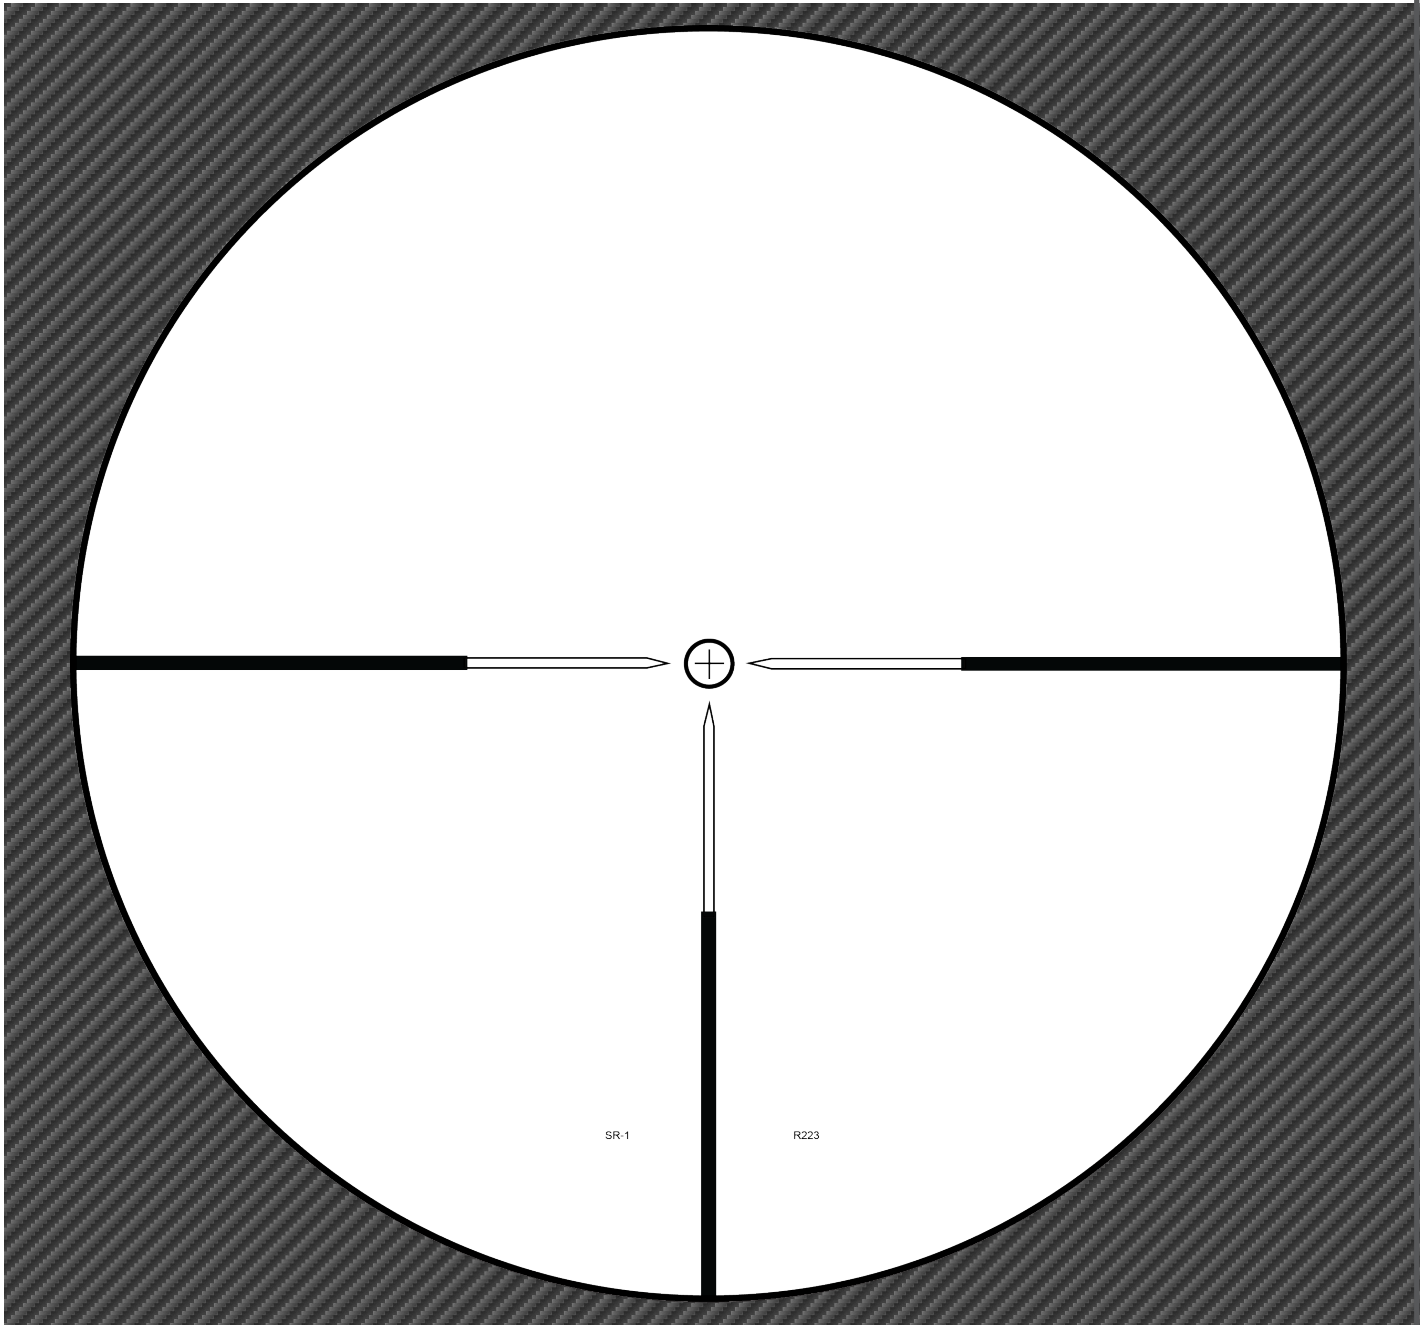

RETICLE SR-1

Second Focal Plane

NIGHTFORCE®

Available in:
Competition™ SR Fixed 4.5x24

Designed for service rifle competition