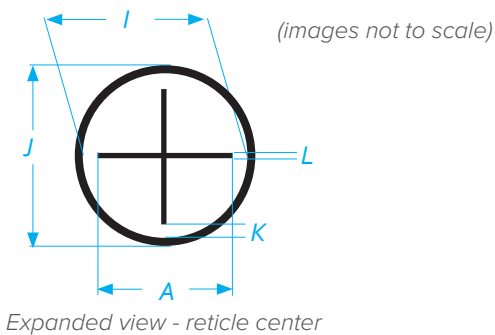

RETICLE SR-1

The Nightforce SR-1 reticle was designed for today's service rifle competition.

With both bold main lines and a fine crosshair at center, the SR-1 works well for both rapid and slow-fire strings.

Target holds and small corrections with the reticle are easily done with the crosshair and circle center section. Hollow bars on the main lines at center help the shooter index without obscuring the target.

The SR-1 is available in the Competition™ SR Fixed 4.5x24 rifle scope.

■ Available in Nightforce® Competition™ SR Fixed 4.5x24 rifle scope.

Reticle Subtensions

A	8 MOA
B	22 MOA
C	102 MOA
D	40 MOA
E	82 MOA
F	266 MOA
G	1.5 MOA
H	3.0 MOA
I	10 MOA
J	12 MOA
K	1 MOA
L	.3 MOA
M	5 MOA

336 Hazen Lane • Orofino, ID 83544

208.476.9814

nightforceoptics.com

© Nightforce Optics, Inc. 8/17