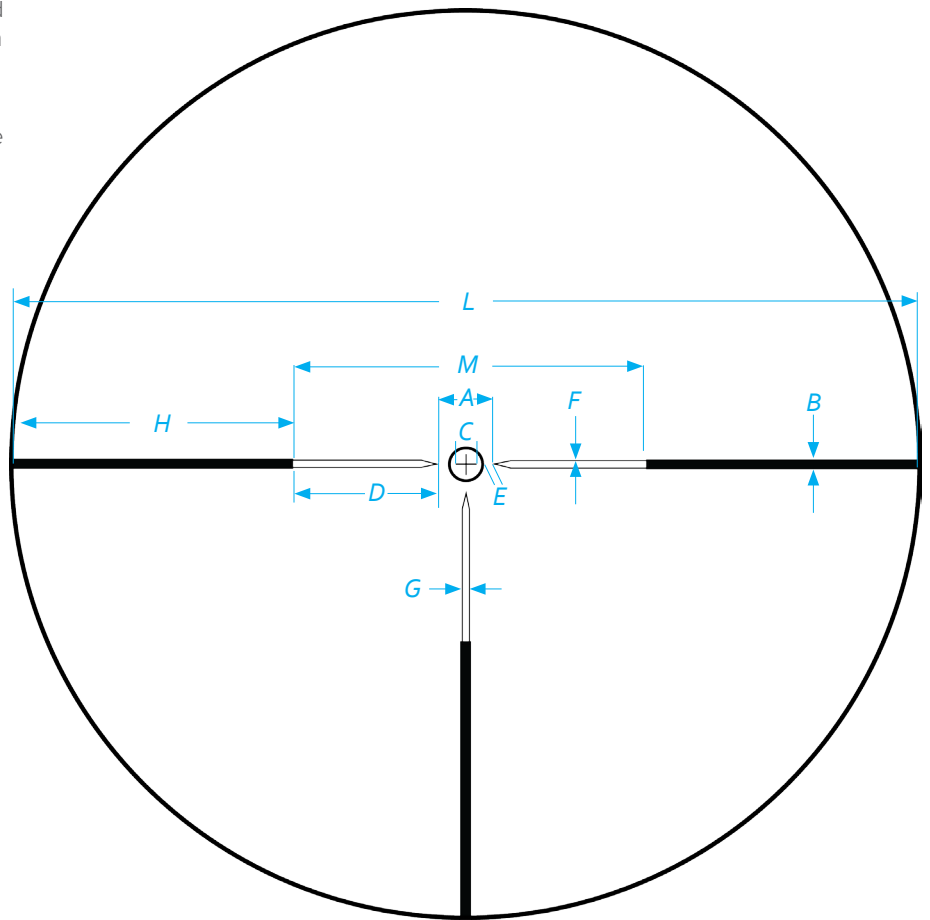

RETICLE SR-1™/SR-2™

Second Focal Plane

NIGHTFORCE®

Available in:
Competition™ SR Fixed 4.5x24

Designed for service rifle competition

Applications:
Service Rifle Competition

RETICLE SR-1™/SR-2™

The Nightforce SR-1™ and SR-2™ reticles were designed for today's service rifle competition.

■ Available in Nightforce® Competition™ SR Fixed 4.5x24 rifle scope.

With bold main lines and a fine crosshair at center, they work well for both rapid and slow-fire strings.

Target holds and small corrections with the reticles are easily done with the crosshair and circle center section. Hollow bars on the main lines at center help the shooter index without obscuring the target.

The SR-1 and SR-2 reticles are available in the Competition™ SR Fixed 4.5x24 rifle scope.

Reticle Subtensions

	SR-1	SR-2
A	22 MOA	22 MOA
B	3 MOA	3 MOA
C	8 MOA	6 MOA
D	40 MOA	40 MOA
E	5.0 MOA	6 MOA
F	.40 MOA	.40 MOA
G	1.5 MOA	1.5 MOA
H	82 MOA	82 MOA
I	.30 MOA	.30 MOA
J	12 MOA	10 MOA
K	1 MOA	1 MOA
L	266 MOA	266 MOA
M	102 MOA	102 MOA