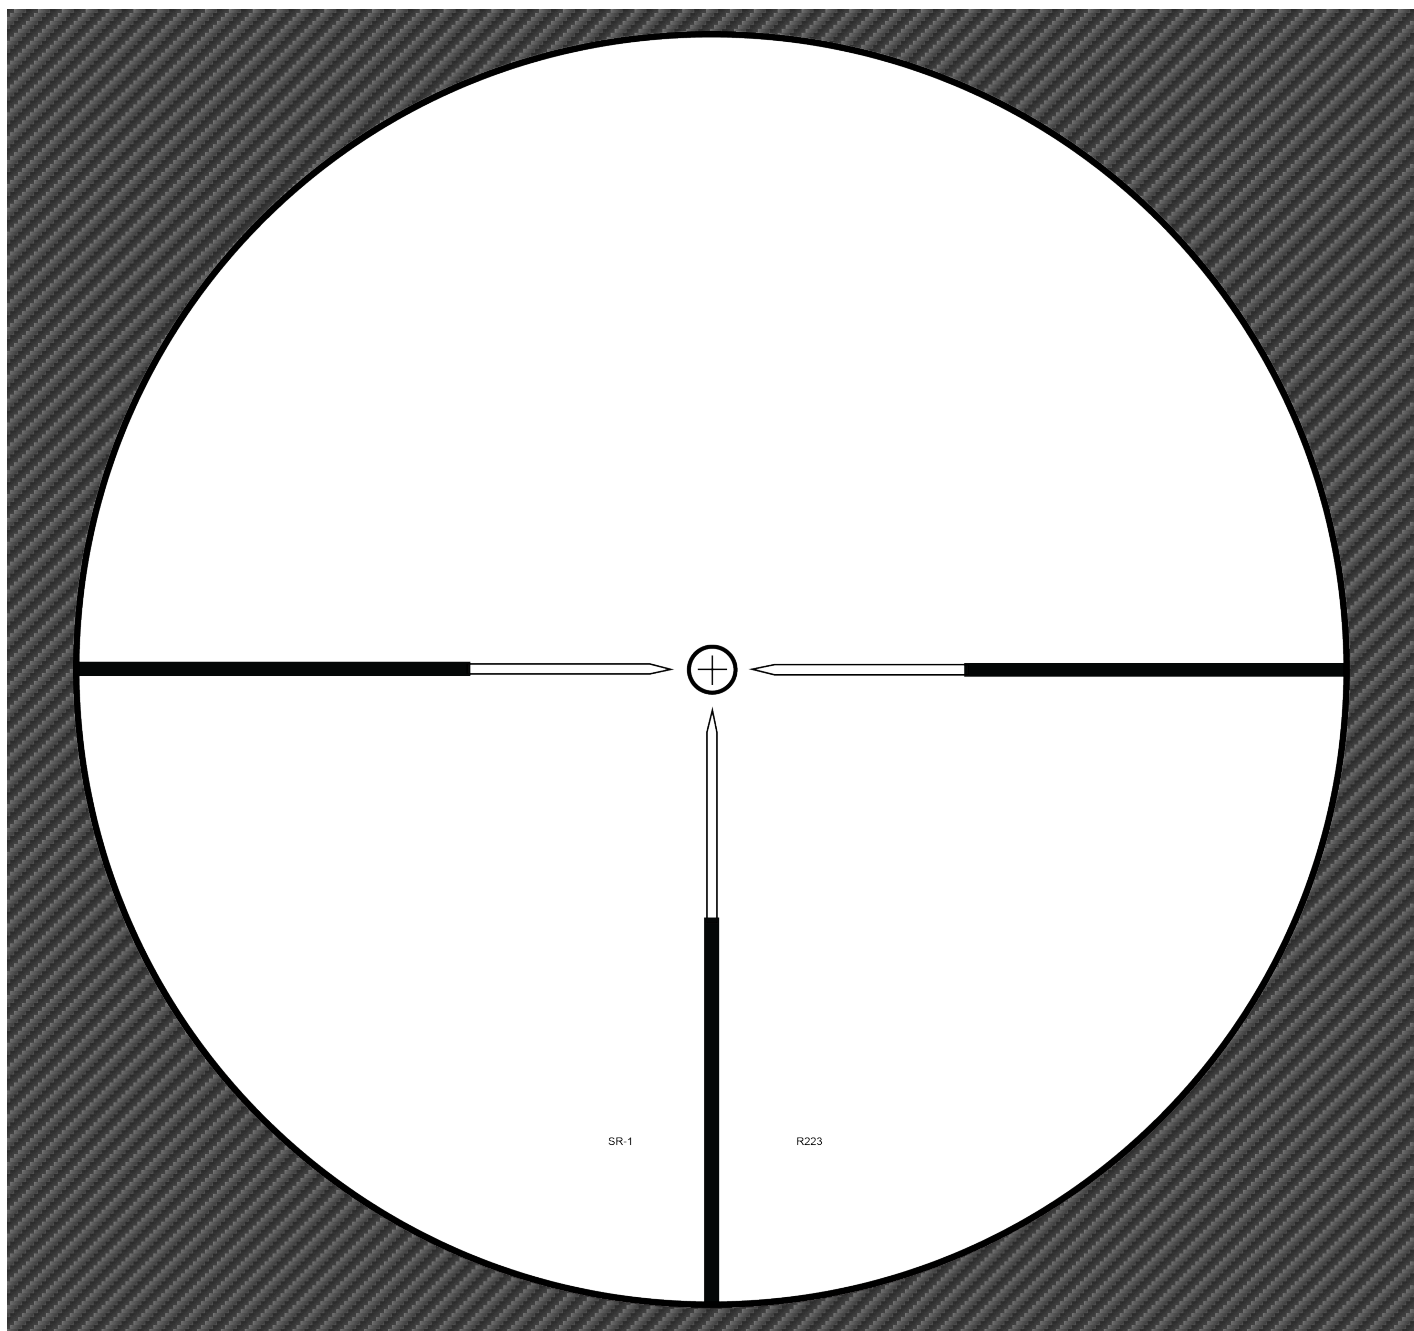

RETICLE SR-1™/SR-2™

Second Focal Plane

NIGHTFORCE®

Available in:
Competition™ SR Fixed 4.5x24

Designed for service rifle competition

Applications:
Service Rifle Competition

RETICLE SR-1™/SR-2™

The Nightforce SR-1™ and SR-2™ reticles were designed for today's service rifle competition.

■ Available in Nightforce® Competition™ SR Fixed 4.5x24 rifle scope.

With bold main lines and a fine crosshair at center, they work well for both rapid and slow-fire strings.

Target holds and small corrections with the reticles are easily done with the crosshair and circle center section. Hollow bars on the main lines at center help the shooter index without obscuring the target.