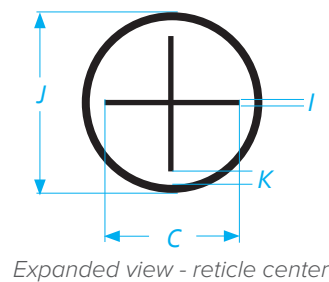

336 Hazen Lane • Orofino, ID 83544
208.476.9814
nightforceoptics.com
© Nightforce Optics, Inc. 9/17